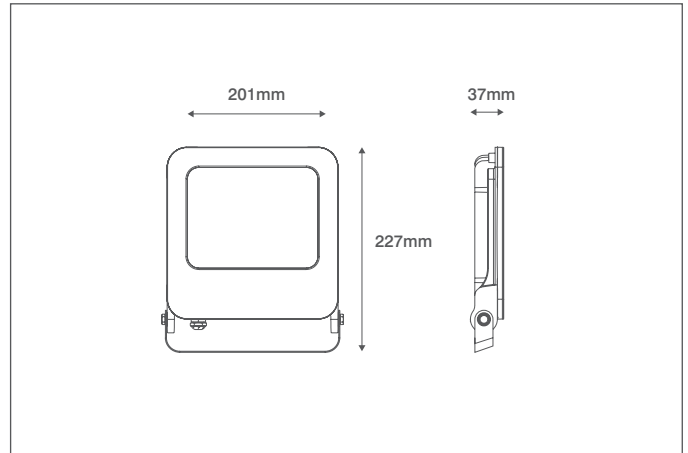

PATHFINDER

Technical Specification

Product Code: OV10150BKCW

Description: 50W LED Floodlight IP65 CW Black

General Information

Dimensions (mm)	201 (W) x 37 (D) x 227 (H)
Materials	Body: Powdercoated Aluminium; Diffuser: Prismatic Glass
Finish	Black (RAL 9004)
Product Weight (Kg)	0.97
Ingress Protection	IP65
Impact Rating (IK)	06
Warranty (Years)	3

Supply & Power Information

Input Voltage & Frequency (V~ / Hz)	220-240 50/60
Safety Class	I
Circuit Wattage (W)	50
Input Current (mA)	46
Inrush Current/Time	0.352A (80µs)
Power Factor	0.9
Operating Temperature (°C)	-20 to +45
Critical Temperature (°C)	+70
Input Mains Cable	3 x 1mm ² H05RN-F (1 Metre)

Luminaire Output

Colour Temperature (K)	4000
Colour Render Index (CRI)	>80
Typical Luminous Flux (lm)	4000
Efficacy (lm/W)	80
Beam Angle (°)	110
LED Lifetime (L70) (Hours)	30000

Dimming Information

Dimmable	No
----------	----