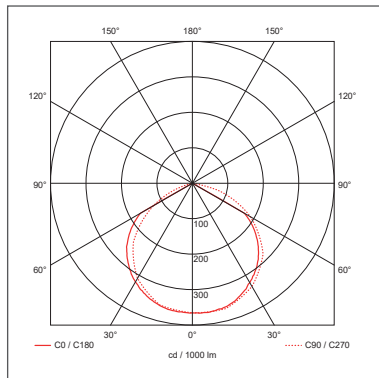

PATHFINDER

Technical Specification

Product Code: OV10150BKCW

Description: 50W LED Floodlight IP65 CW Black

General Information

Dimensions (mm)	201 (W) x 37 (D) x 227 (H)
Materials	Body: Powdercoated Aluminium; Diffuser: Prismatic Glass
Finish	Black (RAL 9004)
Product Weight (Kg)	0.97
Ingress Protection	IP65
Impact Rating (IK)	06
Warranty (Years)	3

Supply & Power Information

Input Voltage & Frequency (V~ / Hz)	220-240 50/60
Safety Class	I
Circuit Wattage (W)	50
Input Current (mA)	46
Inrush Current/Time	0.352A (80µs)
Power Factor	0.9
Operating Temperature (°C)	-20 to +45
Critical Temperature (°C)	+70
Input Mains Cable	3 x 1mm ² H05RN-F (1 Metre)

Luminaire Output

Colour Temperature (K)	4000
Colour Render Index (CRI)	>80
Typical Luminous Flux (lm)	4000
Efficacy (lm/W)	80
Beam Angle (°)	110
LED Lifetime (L70) (Hours)	30000

Dimming Information

Dimmable	No
----------	----